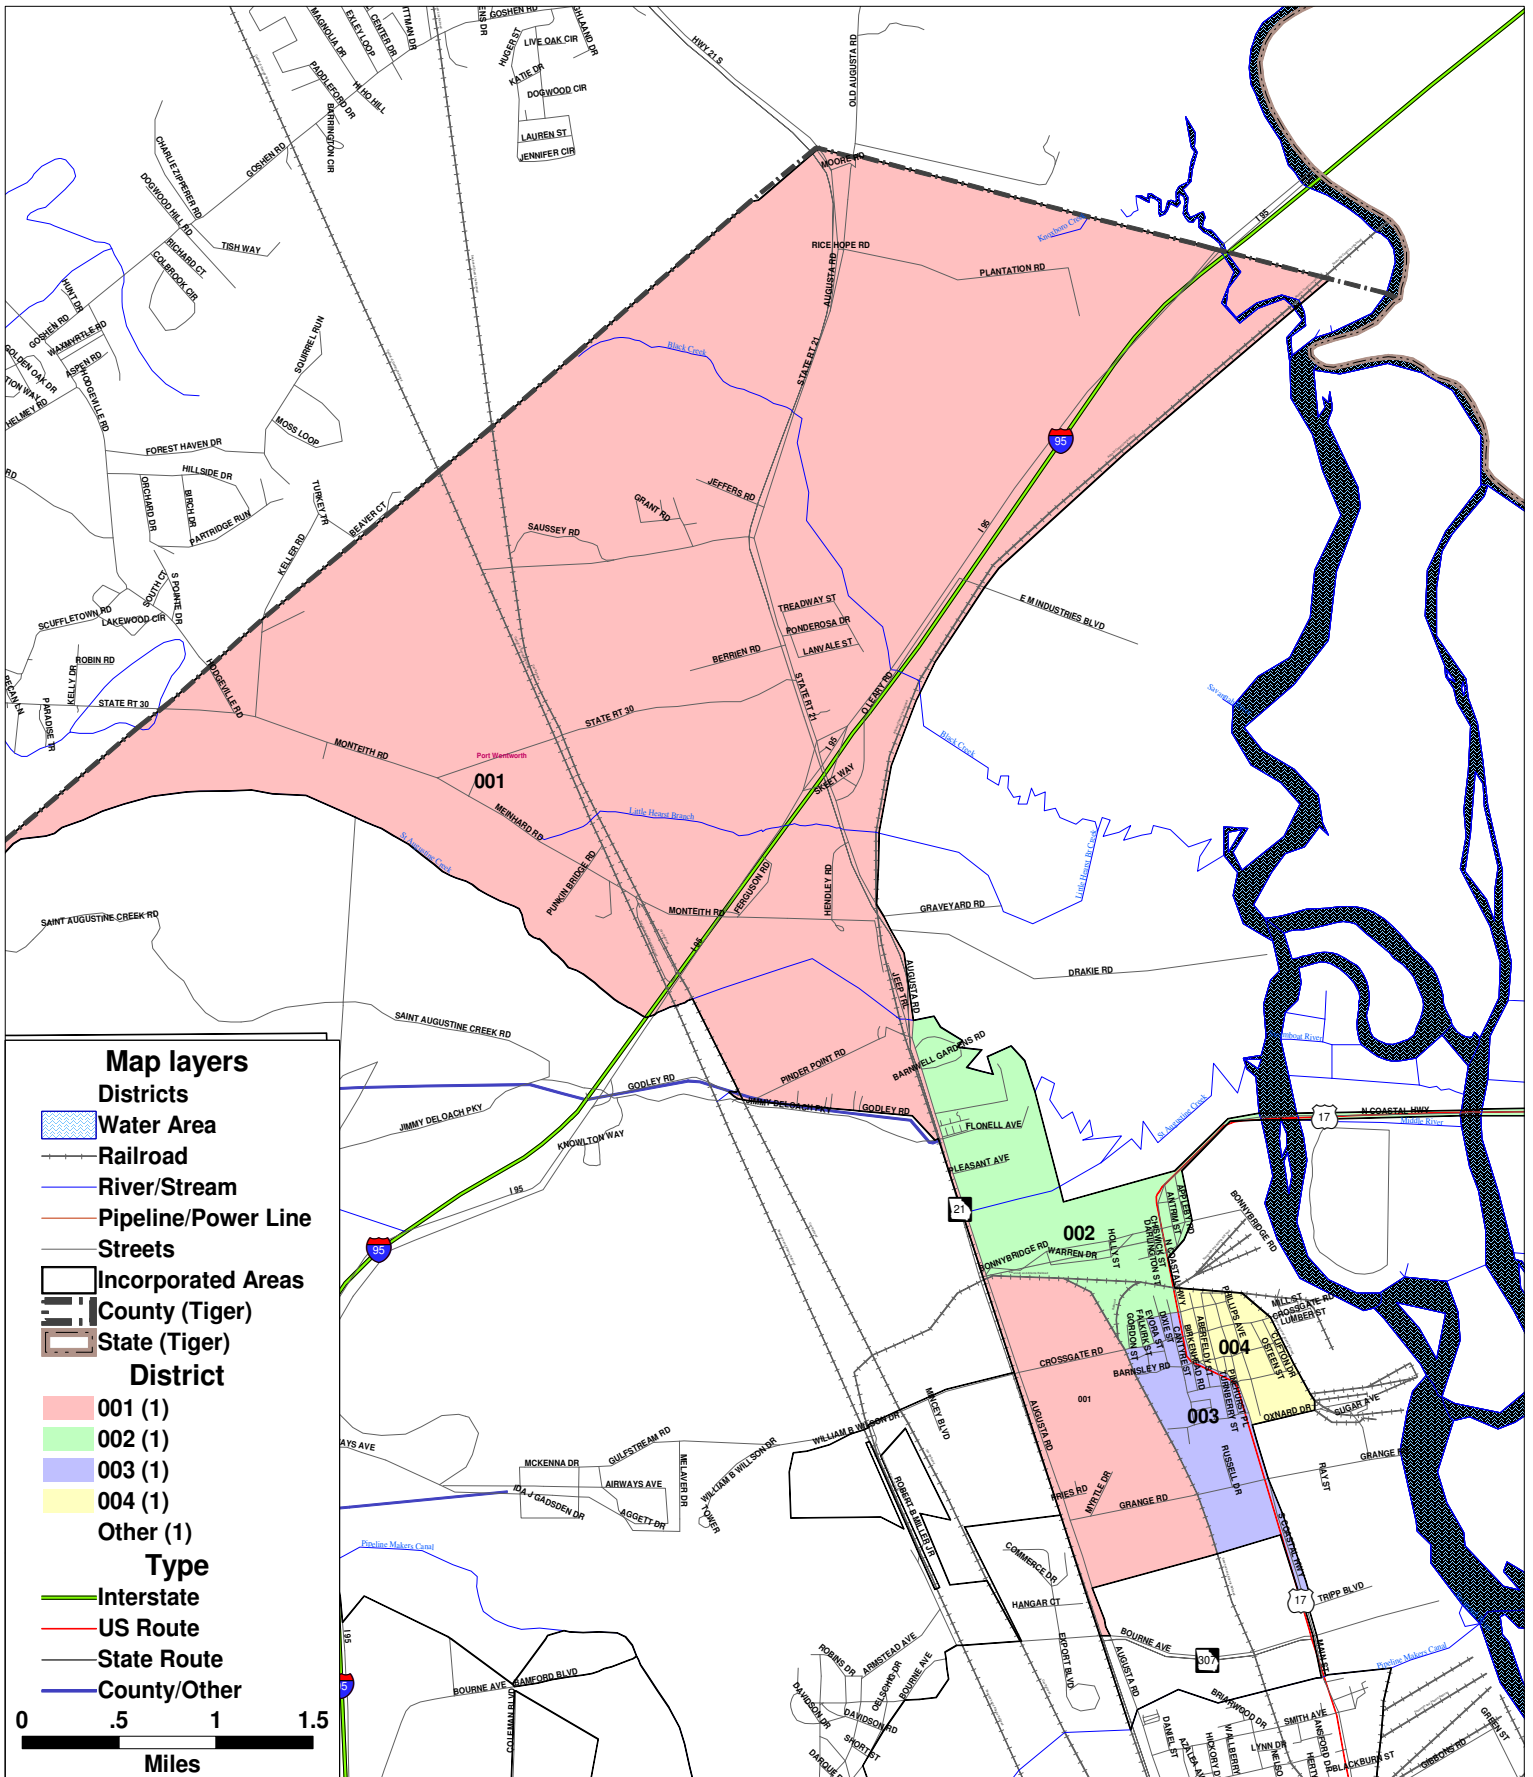

# Proposed City Council Districts for Port Wentworth

Client: Port Wentworth  
Plan: pwcc4dp3  
Type: Local

Carl Vinson Institute of Government

The University of Georgia

Georgia Reapportionment Services Office